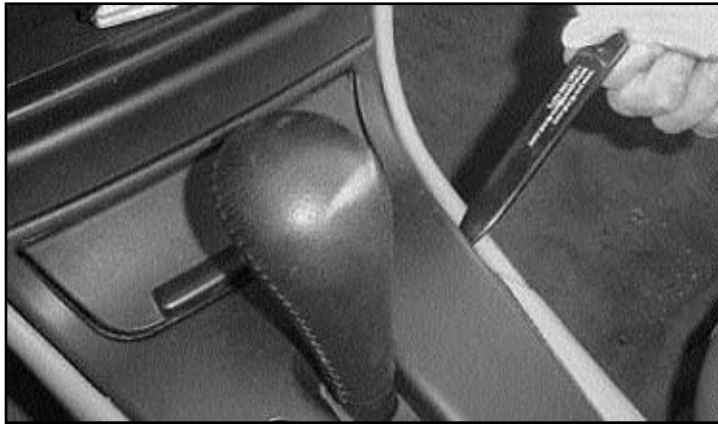

DASH TRIM REMOVAL TOOL

PART NUMBER: **DM-40-22**

PLEASE READ BEFORE USING THIS Pro.Fit International ACCESSORY .
Caution is advised when removing and reassembling wood or plastic parts of a dash.
Applying unnecessary force or pressure may cause a piece to crack or break.

Use to remove trim bezel...

Helps remove radios and vents...

Pro.Fit International, Inc.® may not be held liable for any damage to a vehicle before, during or after the installation or removal of this Pro.Fit VSM©. Pro.Fit may not be held liable for any personal injury resulting from accident or improper installation. Pro.Fit International, Inc.® 1335 Eagandale Court, Eagan, MN 55121, Ph: 651-688-3588 or 800-388-0073 Fx: 651-688-9876