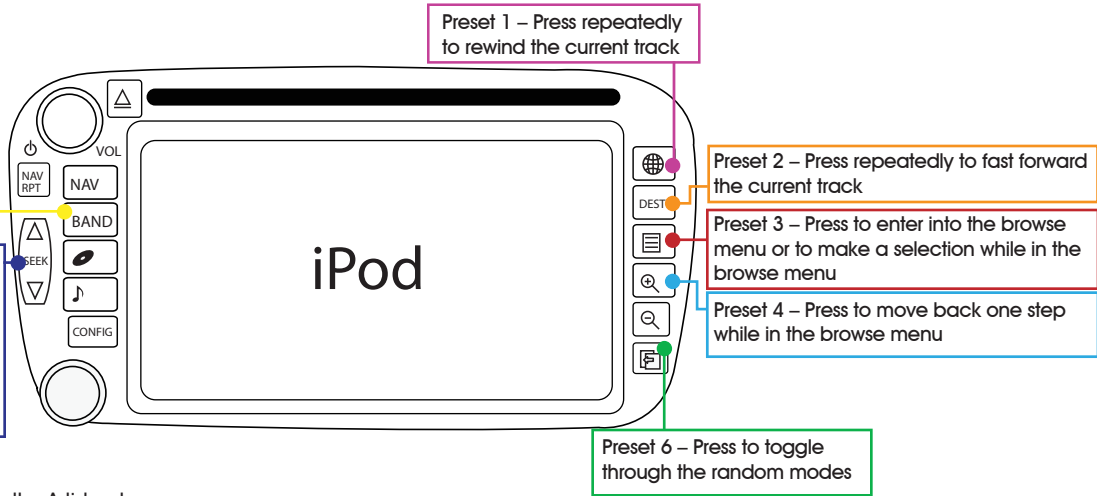

GM

READ THIS FIRST

Changing Sources (iPod, HD Radio, *Satellite Radio, AUX)

- Press the "Band" button until "XM" is displayed.
- Press the "Seek Δ" button until the source you want is displayed.
- Press Preset 2 to select the source.

*if available

Browsing Example:

To select the song "Star-Spangled Banner" through the Artist category

1) Press Preset #3 to enter the browse menu
The radio will display "PL:List"

2) Press "Seek Δ" until radio displays "AR:Artist"
Press Preset #3 to select
Radio will display "AR:All"

3) Press the "Seek Δ" button until "Francis Scott Key" is displayed
Press preset #3 to select
The radio will display "AL:All"

4) Press the "Seek Δ" button until "Patriot Hits Vol 1" is displayed
Press preset #3 to select
The radio will display "TR:" followed by the name of the first track in the selected album

5) Press the "Seek Δ" button until "Star Spangled Banner" is displayed
Press preset #3 to select
The song will begin to play and the display will cycle through the display modes

(Actual Radio Appearance may differ from representation.)