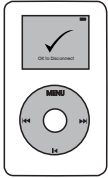

MAZDA

6 Series, CX-9
Mid-Line Radio

iPod

****READ THIS FIRST****

Changing Sources (iPod, HD Radio, *Satellite Radio, AUX)

- Press the "SIRIUS" button
- Press the Satellite Radio icon on the nav screen
- Press the "CAT ▲" or "CAT ▼" button until the source you want is displayed.
- PLEASE NOTE: If factory satellite radio is installed the PXAMG sources will show up AFTER the last satellite radio category