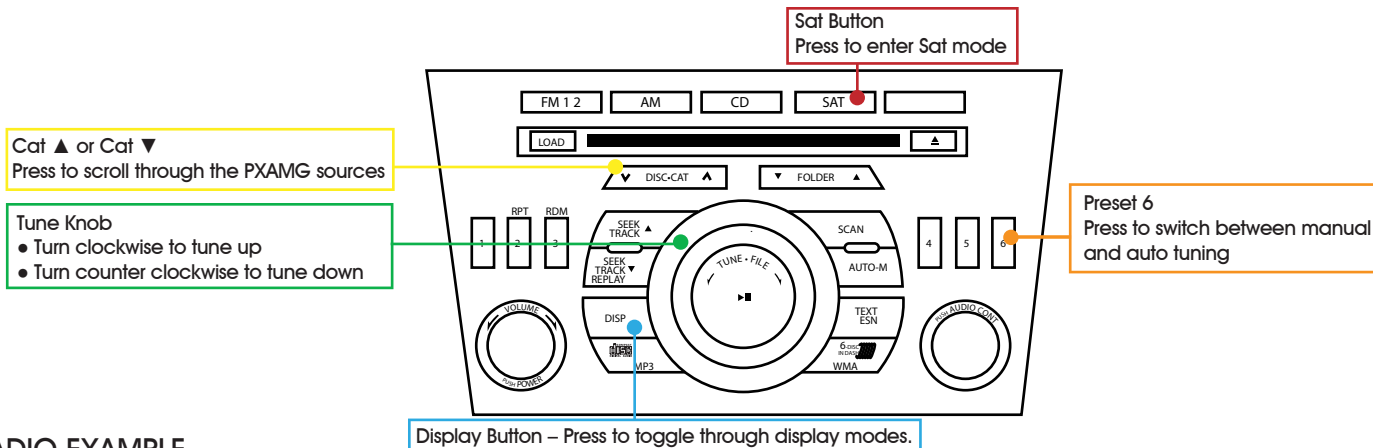

5) Turn the Tune Knob until radio displays "TR:Star Spangled Banner". Press Preset 6 to select. Song will begin to play and the display will show track info.

(Actual Radio Appearance may differ from representation.)

QRC038

MAZDA

3 Series

****READ THIS FIRST****

Changing Sources (iPod, HD Radio, *Satellite Radio, AUX)

- Press the "SAT" button
- Press the "CAT ▲" or "CAT ▼" button until the source you want is displayed.
- PLEASE NOTE: If factory satellite radio is installed the PXAMG sources will show up AFTER the last satellite radio category

*if available

HD RADIO EXAMPLE

To select an HD radio station.

Turn the Tune Knob to get to the desired station. The radio will auto lock onto an HD Radio Station if available example: 92.5 HD1 MHZ. When locked into an HD Radio Station, turn the Tune Knob clockwise to access multi-cast HD Station(s). (if available) example 92.5 HD2 MHZ