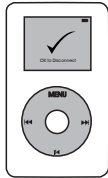

MAZDA

3 Series

iPod

****READ THIS FIRST****

Changing Sources (iPod, HD Radio, *Satellite Radio, AUX)

- Press the "SAT" button
- Press the "CAT ▲" or "CAT ▼" button until the source you want is displayed.
- PLEASE NOTE: If factory satellite radio is installed the PXAMG sources will show up AFTER the last satellite radio category

*if available

Browsing Example:

To select the song "Star-Spangled Banner" through the Artist category

1) Press Preset 6 to enter into the browse menu. The radio will display "PL:LIST".

2) Turn the Tune Knob until radio displays "AR:ARTIST". Press Preset 6 to select. Radio will display "AR:ALL".

3) Turn the Tune Knob until the radio displays "AR:Francis Scott Key". Press Preset 6 to select. Radio will display "AL:ALL".

4) Turn the Tune Knob until radio displays "AL:Patriot Hits Vol. 1". Press Preset 6 to select. Radio will display "TR:All".

5) Turn the Tune Knob until radio displays "TR:Star Spangled Banner". Press Preset 6 to select. Song will begin to play and the display will show track info.

(Actual Radio Appearance may differ from representation.)