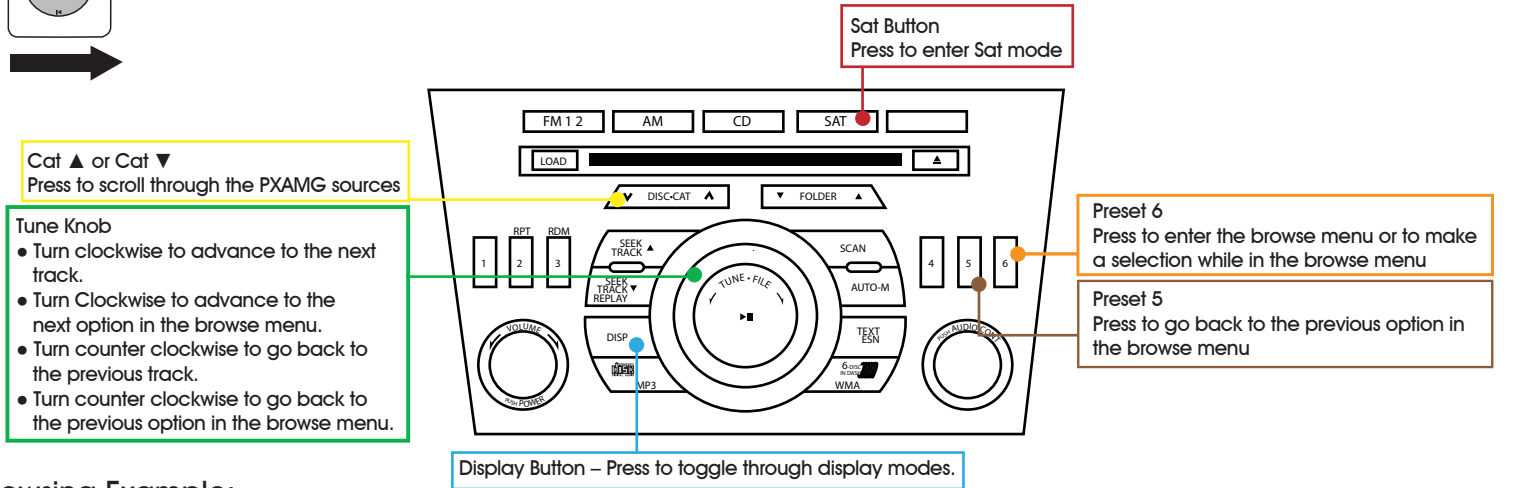

MAZDA

3 Series

iPod

****READ THIS FIRST****

Changing Sources (iPod, HD Radio, *Satellite Radio, AUX)

- Press the "SAT" button
- Press the "CAT ▲" or "CAT ▼" button until the source you want is displayed.
- PLEASE NOTE: If factory satellite radio is installed the PXAMG sources will show up AFTER the last satellite radio category

*if available

Browsing Example:

To select the song "Star-Spangled Banner" through the Artist category

1) Press Preset 6 to enter into the browse menu. The radio will display "PL:LIST".

2) Turn the Tune Knob until radio displays "AR:ARTIST". Press Preset 6 to select. Radio will display "AR:ALL".

3) Turn the Tune Knob until the radio displays "AR:Francis Scott Key". Press Preset 6 to select. Radio will display "AL:ALL".

4) Turn the Tune Knob until radio displays "AL:Patriot Hits Vol. 1". Press Preset 6 to select. Radio will display "TR:All".

5) Turn the Tune Knob until radio displays "TR:Star Spangled Banner". Press Preset 6 to select. Song will begin to play and the display will show track info.

(Actual Radio Appearance may differ from representation.)